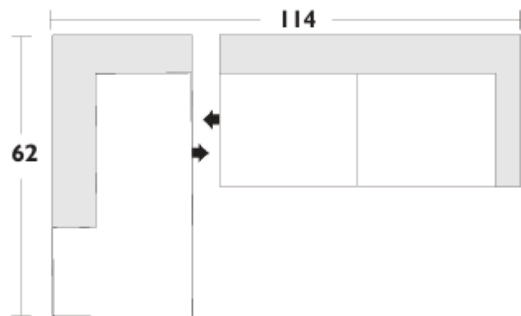

Configuration Suggestions

Item	Overall Height	Overall Depth	Overall Length
Sofa	34"	41"	87"
Loveseat	34"	41"	61"
Chair	34"	41"	35"
One-Arm-Sofa	34"	41"	83"
One-Arm-Love	34"	41"	58"
One-Arm-Chair	31"	41"	31"
Armless Sofa	31"	41"	79"
Armless Love	31"	41"	52"
Armless Chair	34"	41"	27"
One-Arm Chaise	34"	62"	31"
Corner	34"	41"	41"

*Available with optional Feathersoft (seats & backs)

* All dimensions shown are approximate and are subject to the slight variations inherent in a hand built product.