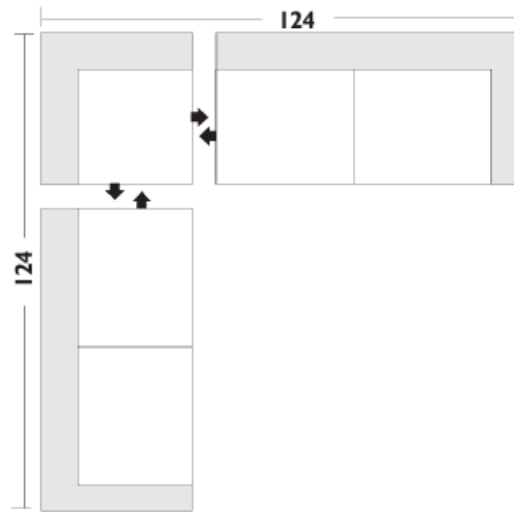

Configuration Suggestions

Item	Overall Height	Overall Depth	Overall Length
Sofa	34"	41"	87"
Loveseat	34"	41"	61"
Chair	34"	41"	35"
One-Arm-Sofa	34"	41"	83"
One-Arm-Love	34"	41"	58"
One-Arm-Chair	31"	41"	31"
Armless Sofa	31"	41"	79"
Armless Love	31"	41"	52"
Armless Chair	34"	41"	27"
One-Arm Chaise	34"	62"	31"
Corner	34"	41"	41"

*Available with optional Feathersoft (seats & backs)

* All dimensions shown are approximate and are subject to the slight variations inherent in a hand built product.