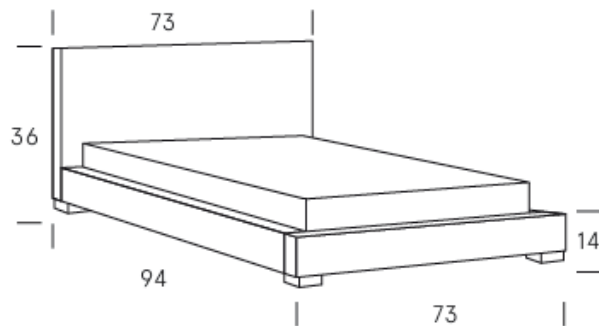

Standard Box Spring

slats sit 2" from bottom of rail to bottom of slats

Platform Upgrade

slats sit 2" from top of bed rail to top of platform

QUEEN

KING

WOOD LEG FINISHES

Espresso

Black

Dark Walnut

Slats sit 2" from top of the bed rail to top of platform.