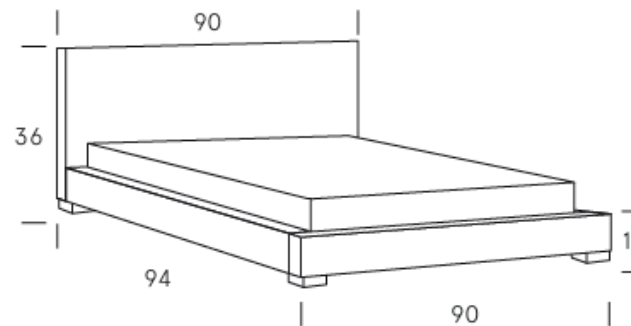

Standard Box Spring

slats sit 2" from bottom of rail to bottom of slats

Platform Upgrade

slats sit 2" from top of bed rail to top of platform

QUEEN

KING

WOOD LEG FINISHES

Espresso

Black

Dark Walnut

Slats sit 2" from top of the bed rail to top of platform.