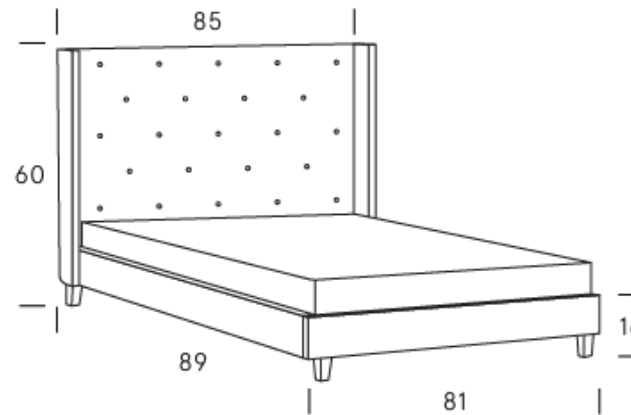

### Standard Box Spring

slats sit 2" from bottom of rail  
to bottom of slats

### Platform Upgrade

slats sit 2" from top of bed rail  
to top of platform

QUEEN

KING

WOOD LEG FINISHES

Espresso

Black

Dark Walnut

Slats sit 2" from top of the bed rail to top of platform.