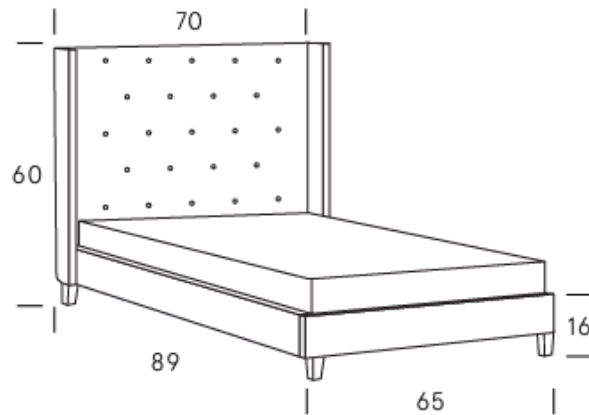

### Standard Box Spring

slats sit 2" from bottom of rail  
to bottom of slats

### Platform Upgrade

slats sit 2" from top of bed rail  
to top of platform

QUEEN

KING

WOOD LEG FINISHES

Espresso

Black

Dark Walnut

Slats sit 2" from top of the bed rail to top of platform.