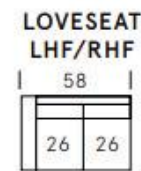

**SEAT DEPTH: 24"**

**SEAT HEIGHT: 17"**

**ARM HEIGHT: 25"**