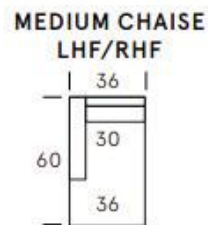

**SEAT DEPTH: 24"**

**SEAT HEIGHT: 17"**

**ARM HEIGHT: 25"**