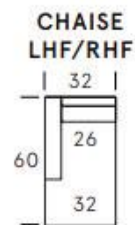

**SEAT DEPTH: 24"**

**SEAT HEIGHT: 17"**

**ARM HEIGHT: 25"**