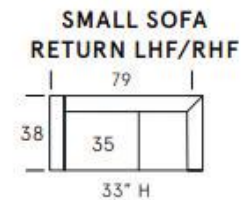

**SEAT DEPTH: 24"**

**SEAT HEIGHT: 17"**

**ARM HEIGHT: 25"**