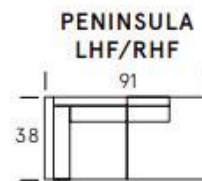

**SEAT DEPTH: 24"**

**SEAT HEIGHT: 17"**

**ARM HEIGHT: 25"**