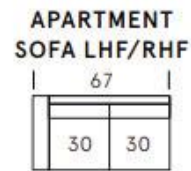

**SEAT DEPTH: 24"**

**SEAT HEIGHT: 17"**

**ARM HEIGHT: 25"**