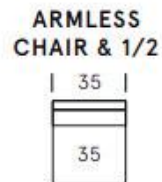

**SEAT DEPTH: 24"**

**SEAT HEIGHT: 17"**

**ARM HEIGHT: 25"**