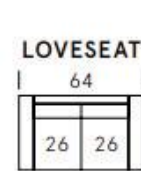

**SEAT DEPTH: 24"**

**SEAT HEIGHT: 17"**

**ARM HEIGHT: 25"**