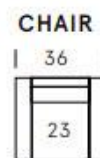

**SEAT DEPTH: 24"**

**SEAT HEIGHT: 17"**

**ARM HEIGHT: 25"**