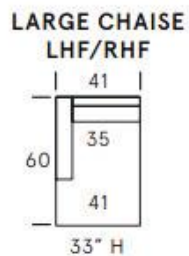

**SEAT DEPTH: 24"**

**SEAT HEIGHT: 17"**

**ARM HEIGHT: 25"**