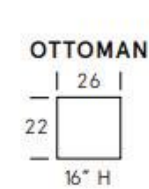

**SEAT DEPTH: 24"**

**SEAT HEIGHT: 17"**

**ARM HEIGHT: 25"**