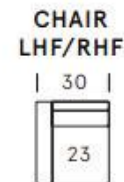

**SEAT DEPTH: 24"**

**SEAT HEIGHT: 17"**

**ARM HEIGHT: 25"**