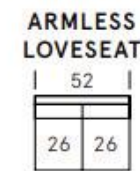

**SEAT DEPTH: 24"**

**SEAT HEIGHT: 17"**

**ARM HEIGHT: 25"**