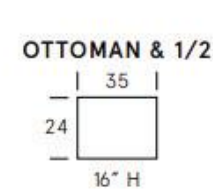

**SEAT DEPTH: 24"**

**SEAT HEIGHT: 17"**

**ARM HEIGHT: 25"**