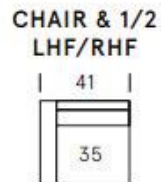

**SEAT DEPTH: 24"**

**SEAT HEIGHT: 17"**

**ARM HEIGHT: 25"**