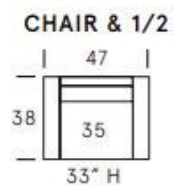

**SEAT DEPTH: 24"**

**SEAT HEIGHT: 17"**

**ARM HEIGHT: 25"**