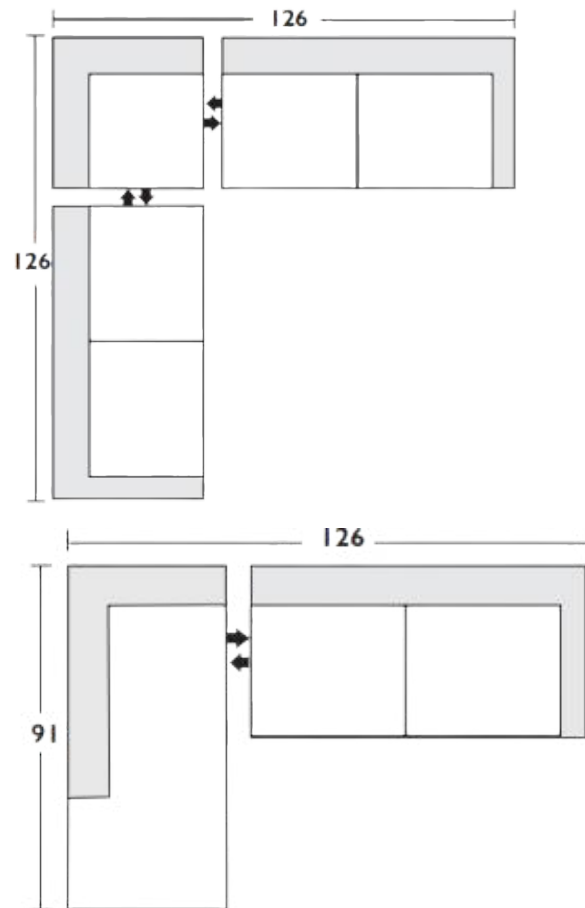

## Configuration Suggestions

Item	Overall Height	Overall Depth	Overall Length
Sofa	34"	41"	90"
Chair	34"	41"	47"
Ottoman	18"	28"	45"
Apt-Size	34"	41"	82"
One-Arm-Sofa	34"	41"	84"
One-Arm-Chair	34"	41"	41"
One-Arm Apt-Size Sofa	34"	41"	76"
Armless Sofa	34"	41"	79"
Armless Chair	34"	41"	35"
Corner	34"	41"	41"
Armless Apartment-Sofa	34"	41"	71"
Chaise-Return	34"	91"	42"